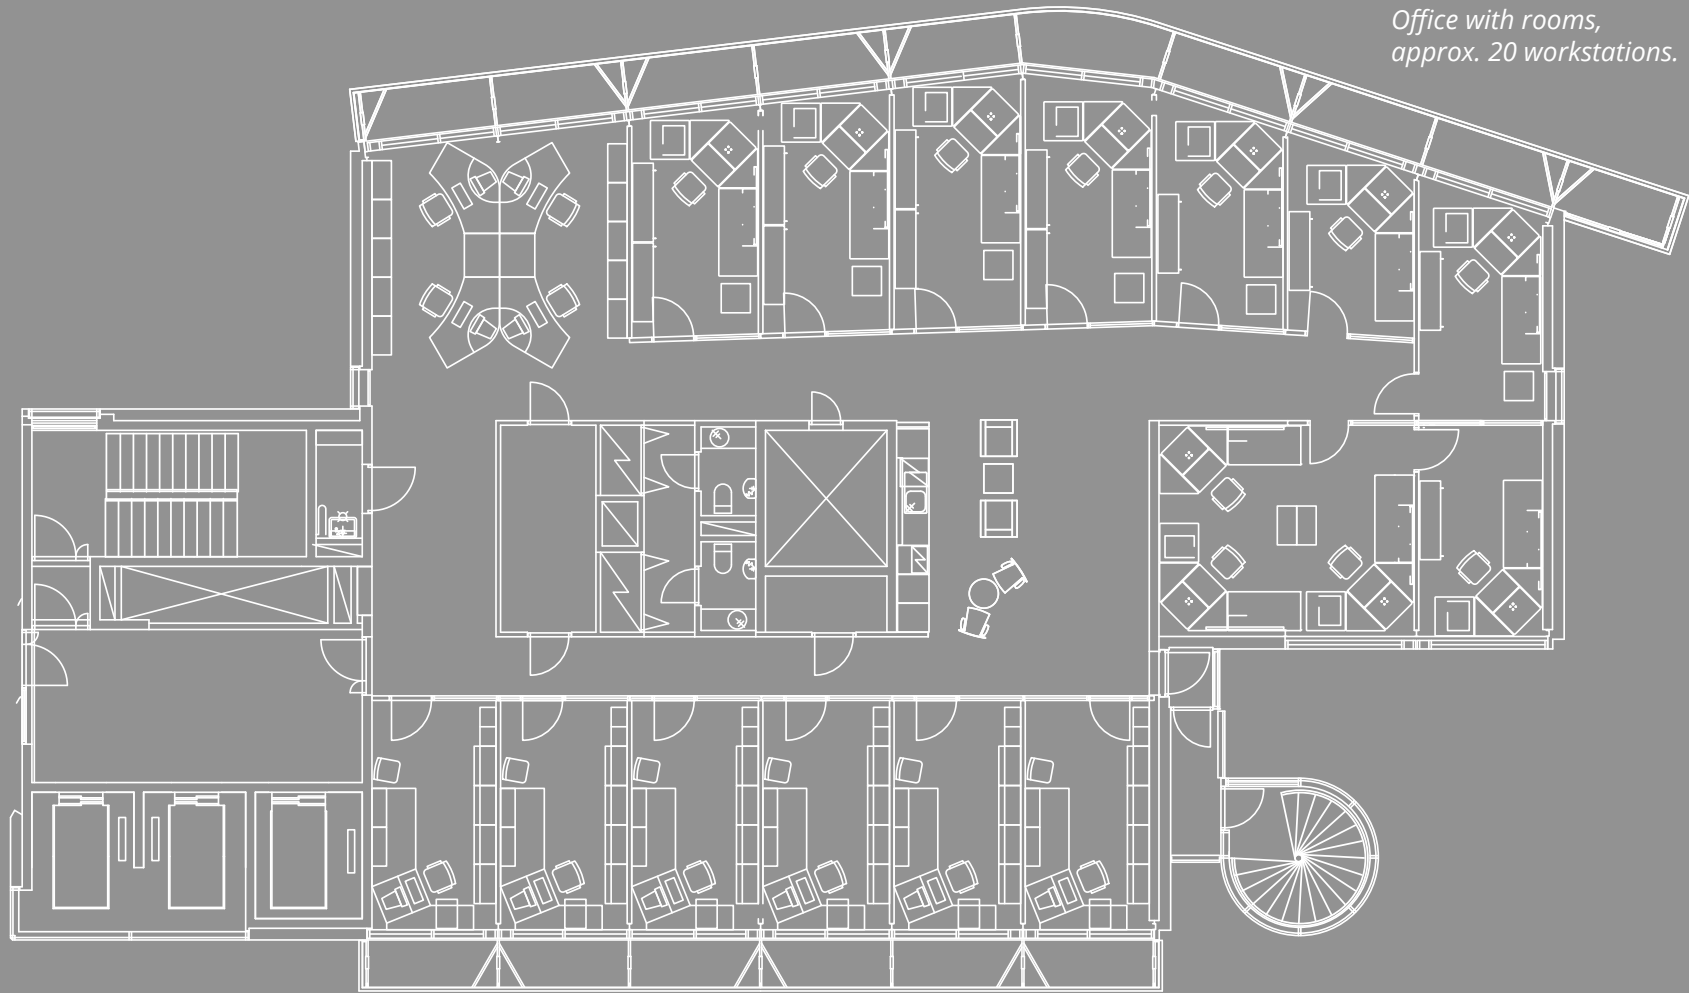

*Floor area 380 m²
Office with rooms,
approx. 20 workstations.*

Floor area 380 m²
Open-plan office,
approx. 30 workstations.

Floor area 380 m²
Activity-based office,
approx. 25 workstations.