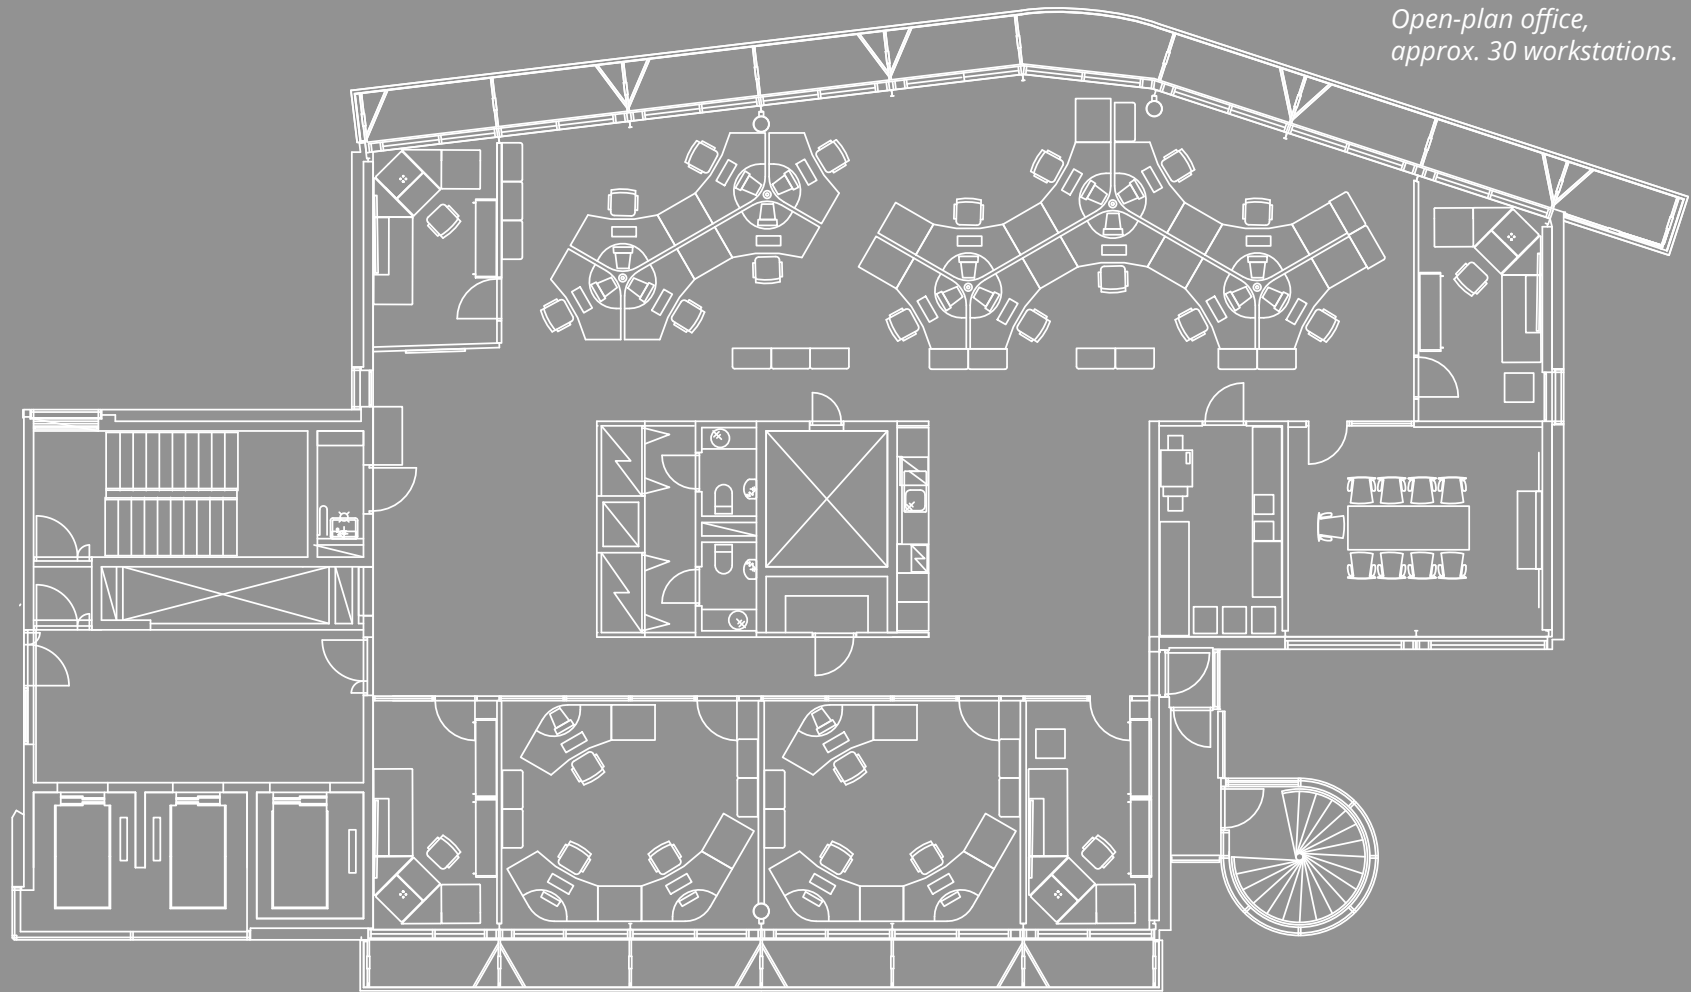

*Floor area 380 m²
Office with rooms,
approx. 20 workstations.*

Floor area 380 m²
Open-plan office,
approx. 30 workstations.

Floor area 380 m²
Activity-based office,
approx. 25 workstations.